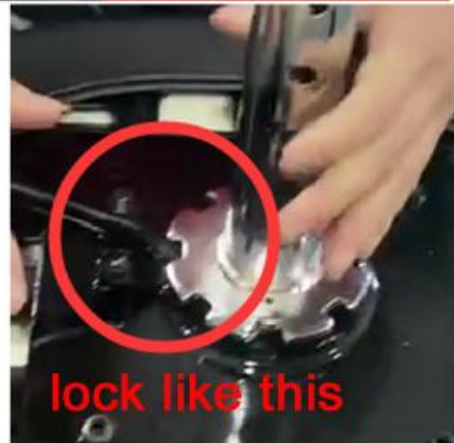

First, you shall put the seat on the tube.

Second, please remember to use the lever to hold tight with the tube.

After pulling out the tube, please using the pin to lock the height.